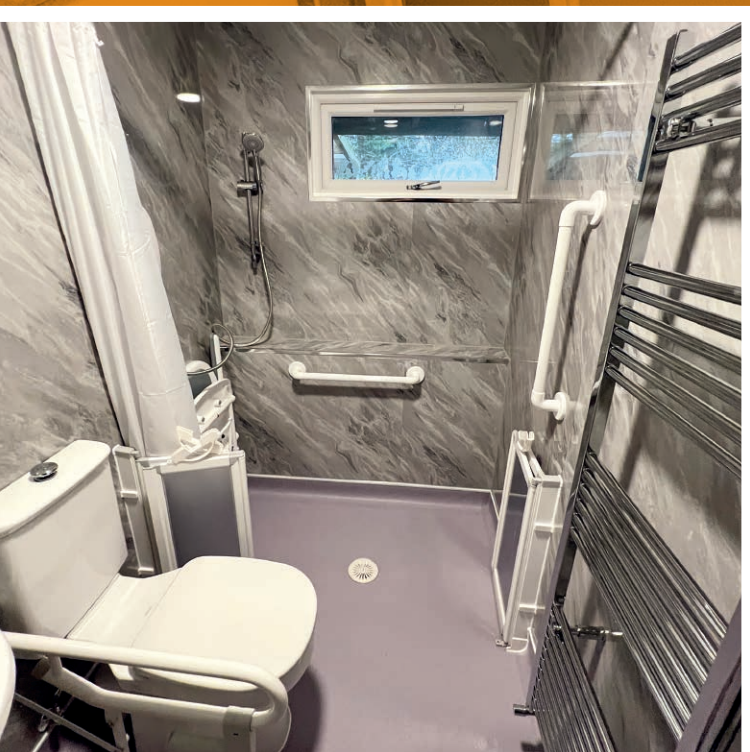

Disabled Adaptations

DSB can help you convert your existing bathroom into a more accessible space. We understand that life has its challenges but your bathroom doesn't have to be one of them.

Whether you are living with limited mobility and want to claim back some independence or want to make assisted care even easier, we will have a solution for you. Most of our bathroom adaptations also qualify for a VAT exemption meaning you'll pay less.

Scan the QR code to find out more about VAT free installations.