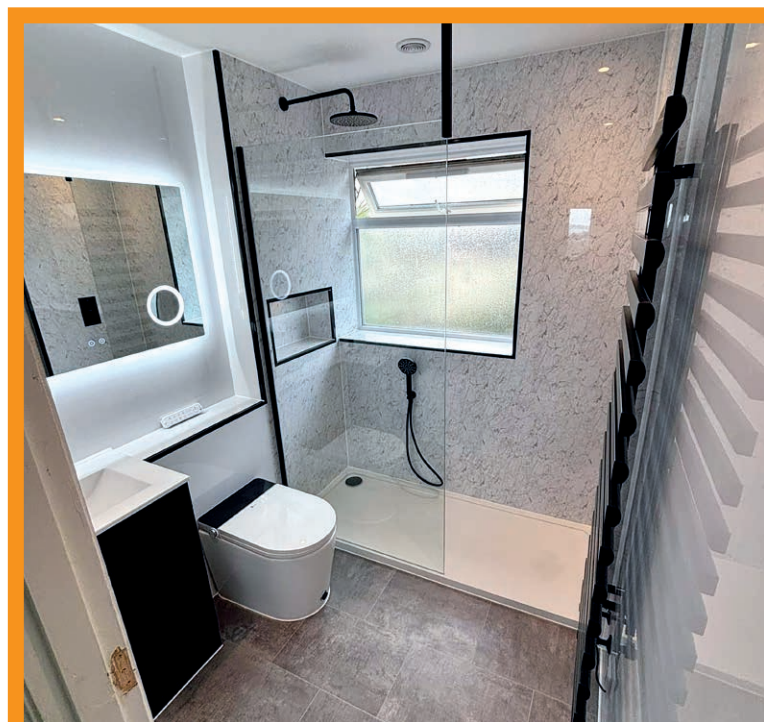

Sue Searle ★★★★★

A superb service from this excellent company from start to finish. Thoroughly professional and there to adapt or remedy as the work progresses. I would use them again and recommend to others. Thank you Dan and the team.

Mike Wickens ★★★★★

From start to finish DSB Bathrooms swiftly removed my old fashioned & dated bathroom suite, they created a new modern bathroom design to replace it with. The workmen were professional & courteous and a joy to have around. I would recommend this company to anyone looking to update their bathroom.

Tracy Libby ★★★★★

Scan the QR code to view more Google Reviews on our Business page.

Google
Reviews ★★★★★

First class service from planning to completion. Would highly recommend. Friendly, Professional tidy and reliable. Very pleased with my new bathroom it is gorgeous. Thank you DSB Ltd.

Jayne Hatfield ★★★★★

DSB listened to what we wanted, offered some great advice and built our dream bathroom. Very professional staff. Thank you so much.

Bruce Chalk ★★★★★

We used DSB Ltd for a complete bathroom refit. They gave us a brilliant service from Start to finish. Dan and his team were professional throughout. Great communication and very hardworking.

Sarah Rawlins ★★★★★

DSB did a complete bathroom refurbishment for us last month. Dan and his team are very professional and friendly and have done the most amazing job better than we imagined it could be.

Sharon Cleave ★★★★★