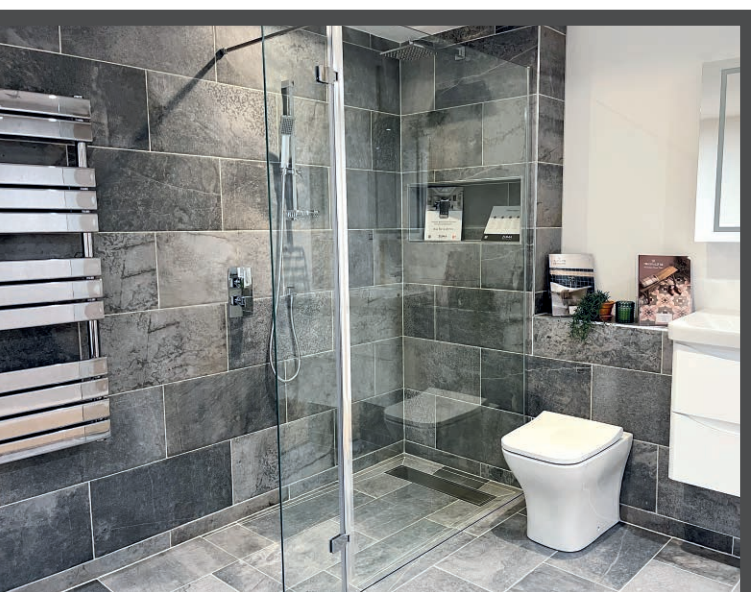

Bathrooms & Wetrooms

DSB specialise in bathroom renovation services that blend style, functionality, and quality craftsmanship.

Whether you're looking to modernise an outdated bathroom, create a spa-like retreat, or maximise a small space, our expert team is here to bring your vision to life.

Full Bathroom Renovations

Transform your entire bathroom with our full renovation services. From initial design to final installation, we handle every detail to ensure a seamless and stunning result.

Full En-Suite Renovations

Optimise your en-suite bathroom for both style and function. Our team can create a personalised, efficient space that meets your specific needs and complements your home's aesthetics.