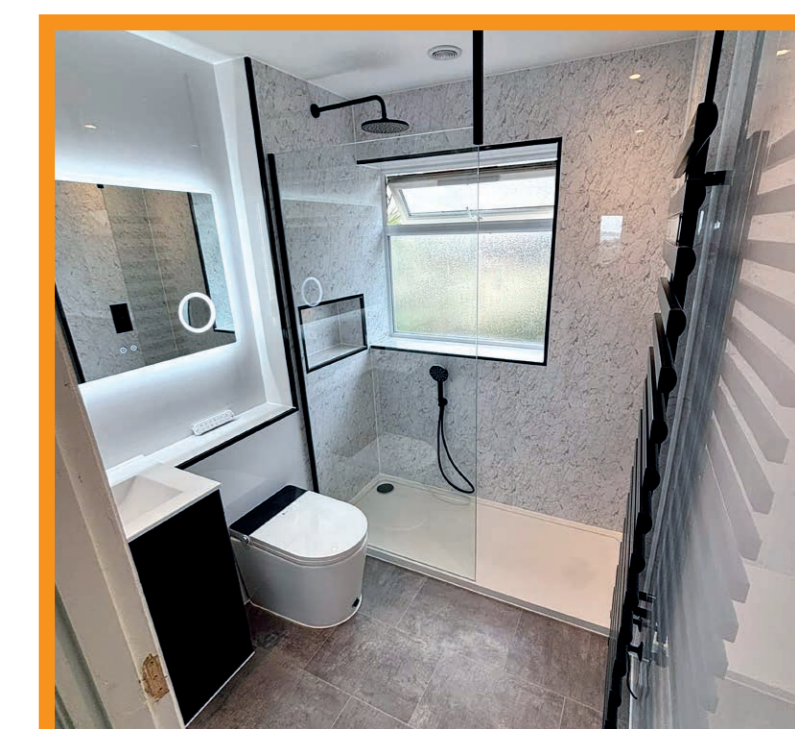

First class service from planning to completion. Would highly recommend. Friendly, Professional tidy and reliable. Very pleased with my new bathroom it is gorgeous. Thank you DSB Ltd.

Jayne Hatfield ★★★★★

DSB listened to what we wanted, offered some great advice and built our dream bathroom. Very professional staff. Thank you so much.

Bruce Chalk ★★★★★

We used DSB Ltd for a complete bathroom refit. They gave us a brilliant service from Start to finish. Dan and his team were professional throughout. Great communication and very hardworking.

Sarah Rawlins ★★★★★

DSB did a complete bathroom refurbishment for us last month. Dan and his team are very professional and friendly and have done the most amazing job better than we imagined it could be.

Sharon Cleave ★★★★★