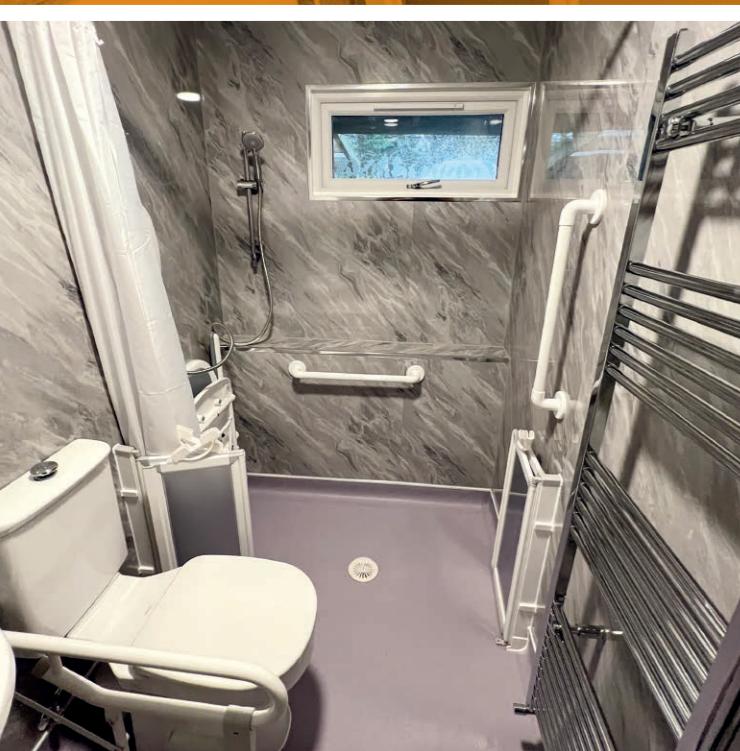

Disabled Adaptations

DSB can help you convert your existing bathroom into a more accessible space. We understand that life has its challenges but your bathroom doesn't have to be one of them.

Whether you are living with limited mobility and want to claim back some independence or want to make assisted care even easier, we will have a solution for you. Most of our bathroom adaptations also qualify for a VAT exemption meaning you'll pay less.

Scan the QR code to find out more about VAT free installations.